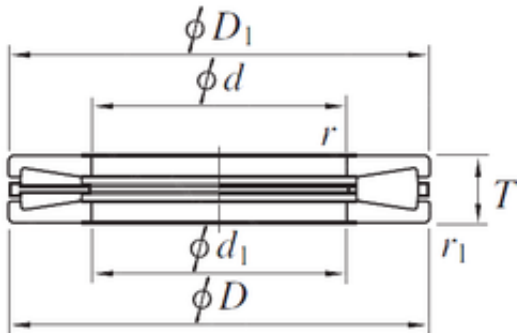

## T611 Tapered Roller Bearings

Bearing No. T611

Size	152.400x317.500x69.850 mm
Bore Diameter	152.400 mm
Outer Diameter	317.500 mm
Width	69.850 mm
d	152.400 mm
D	317.500 mm
T	69.850 mm
d1	152.400 mm
r min.	6.4 mm
r1 min.	6.4 mm
D1	317.500 mm
Weight	31.0 Kg
Basic dynamic load rating (C)	1 520 kN

T611 Bearing 2D drawings and 3D CAD models